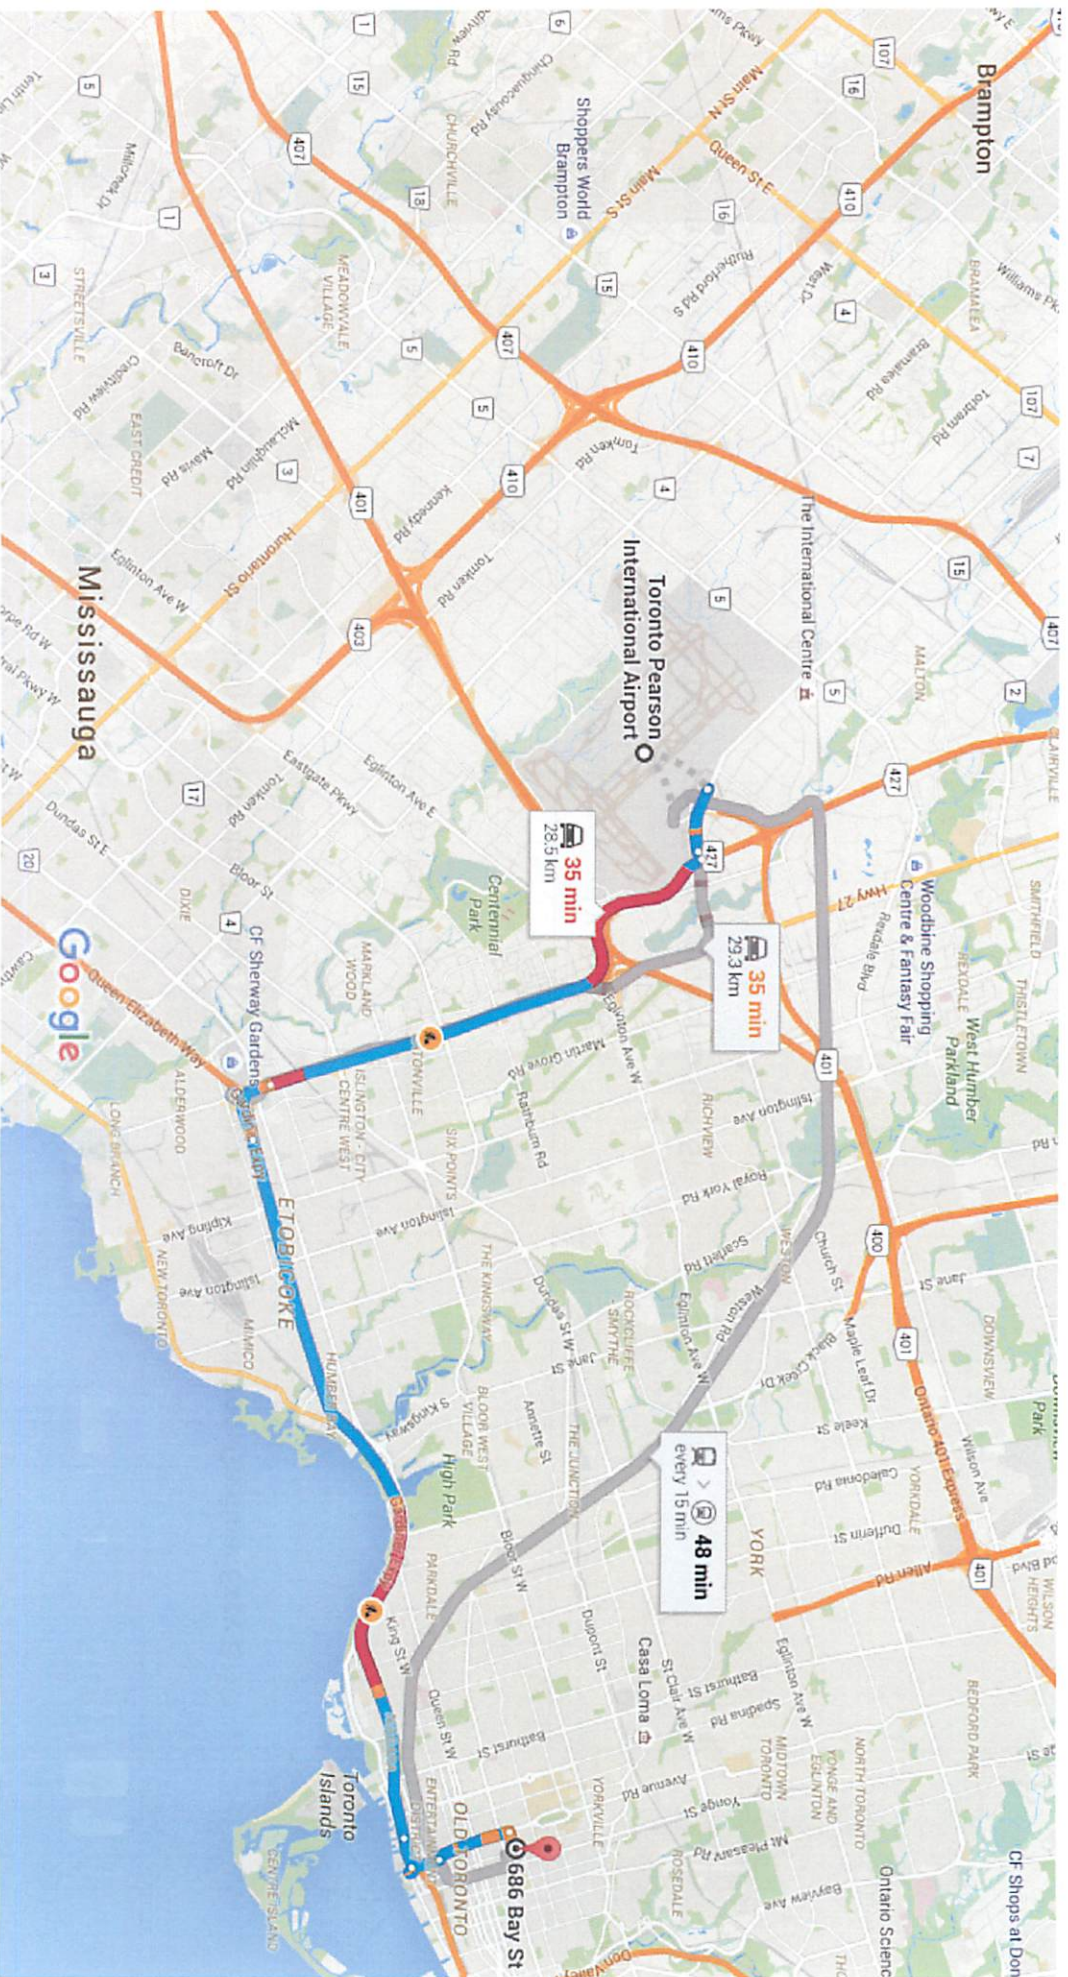

Follow ON-427 S and Gardiner Expy E to York St in Old Toronto, Toronto. Take the Bay St/York St exit from Gardiner Expy E

- ↘ 3. Merge onto ON-427 S 17 min (24.7 km)
- ↘ 4. Use the left 2 lanes to take the Gardiner Expressway exit toward Toronto 9.4 km
- ↘ 5. Merge onto Gardiner Expy E 1.3 km
- ↘ 6. Use the right lane to take the Bay St/York St exit toward Yonge St 13.2 km
- ↘ 7. Keep right at the fork, follow signs for York Street N and merge onto York St 550 m
- ↘ 270 m

Take University Ave to Bay St

- ↘ 8. Merge onto York St 7 min (2.3 km)
- ↘ 9. Turn left onto University Ave 500 m
- ↘ 10. Turn right onto Elm St 1.4 km
- ↘ 11. Turn left onto Bay St 350 m

Toronto Pearson International Airport to 686 Bay St, Toronto, ON M5G 0A4, Canada

Drive 28.5 km, 35 min

Map data ©2016 Google 1 mi

i Destination will be on the left

47 m

686 Bay St

Toronto, ON M5G 0A4, Canada

These directions are for planning purposes only. You may find that construction projects, traffic, weather, or other events may cause conditions to differ from the map results, and you should plan your route accordingly. You must obey all signs or notices regarding your route.

Google Maps